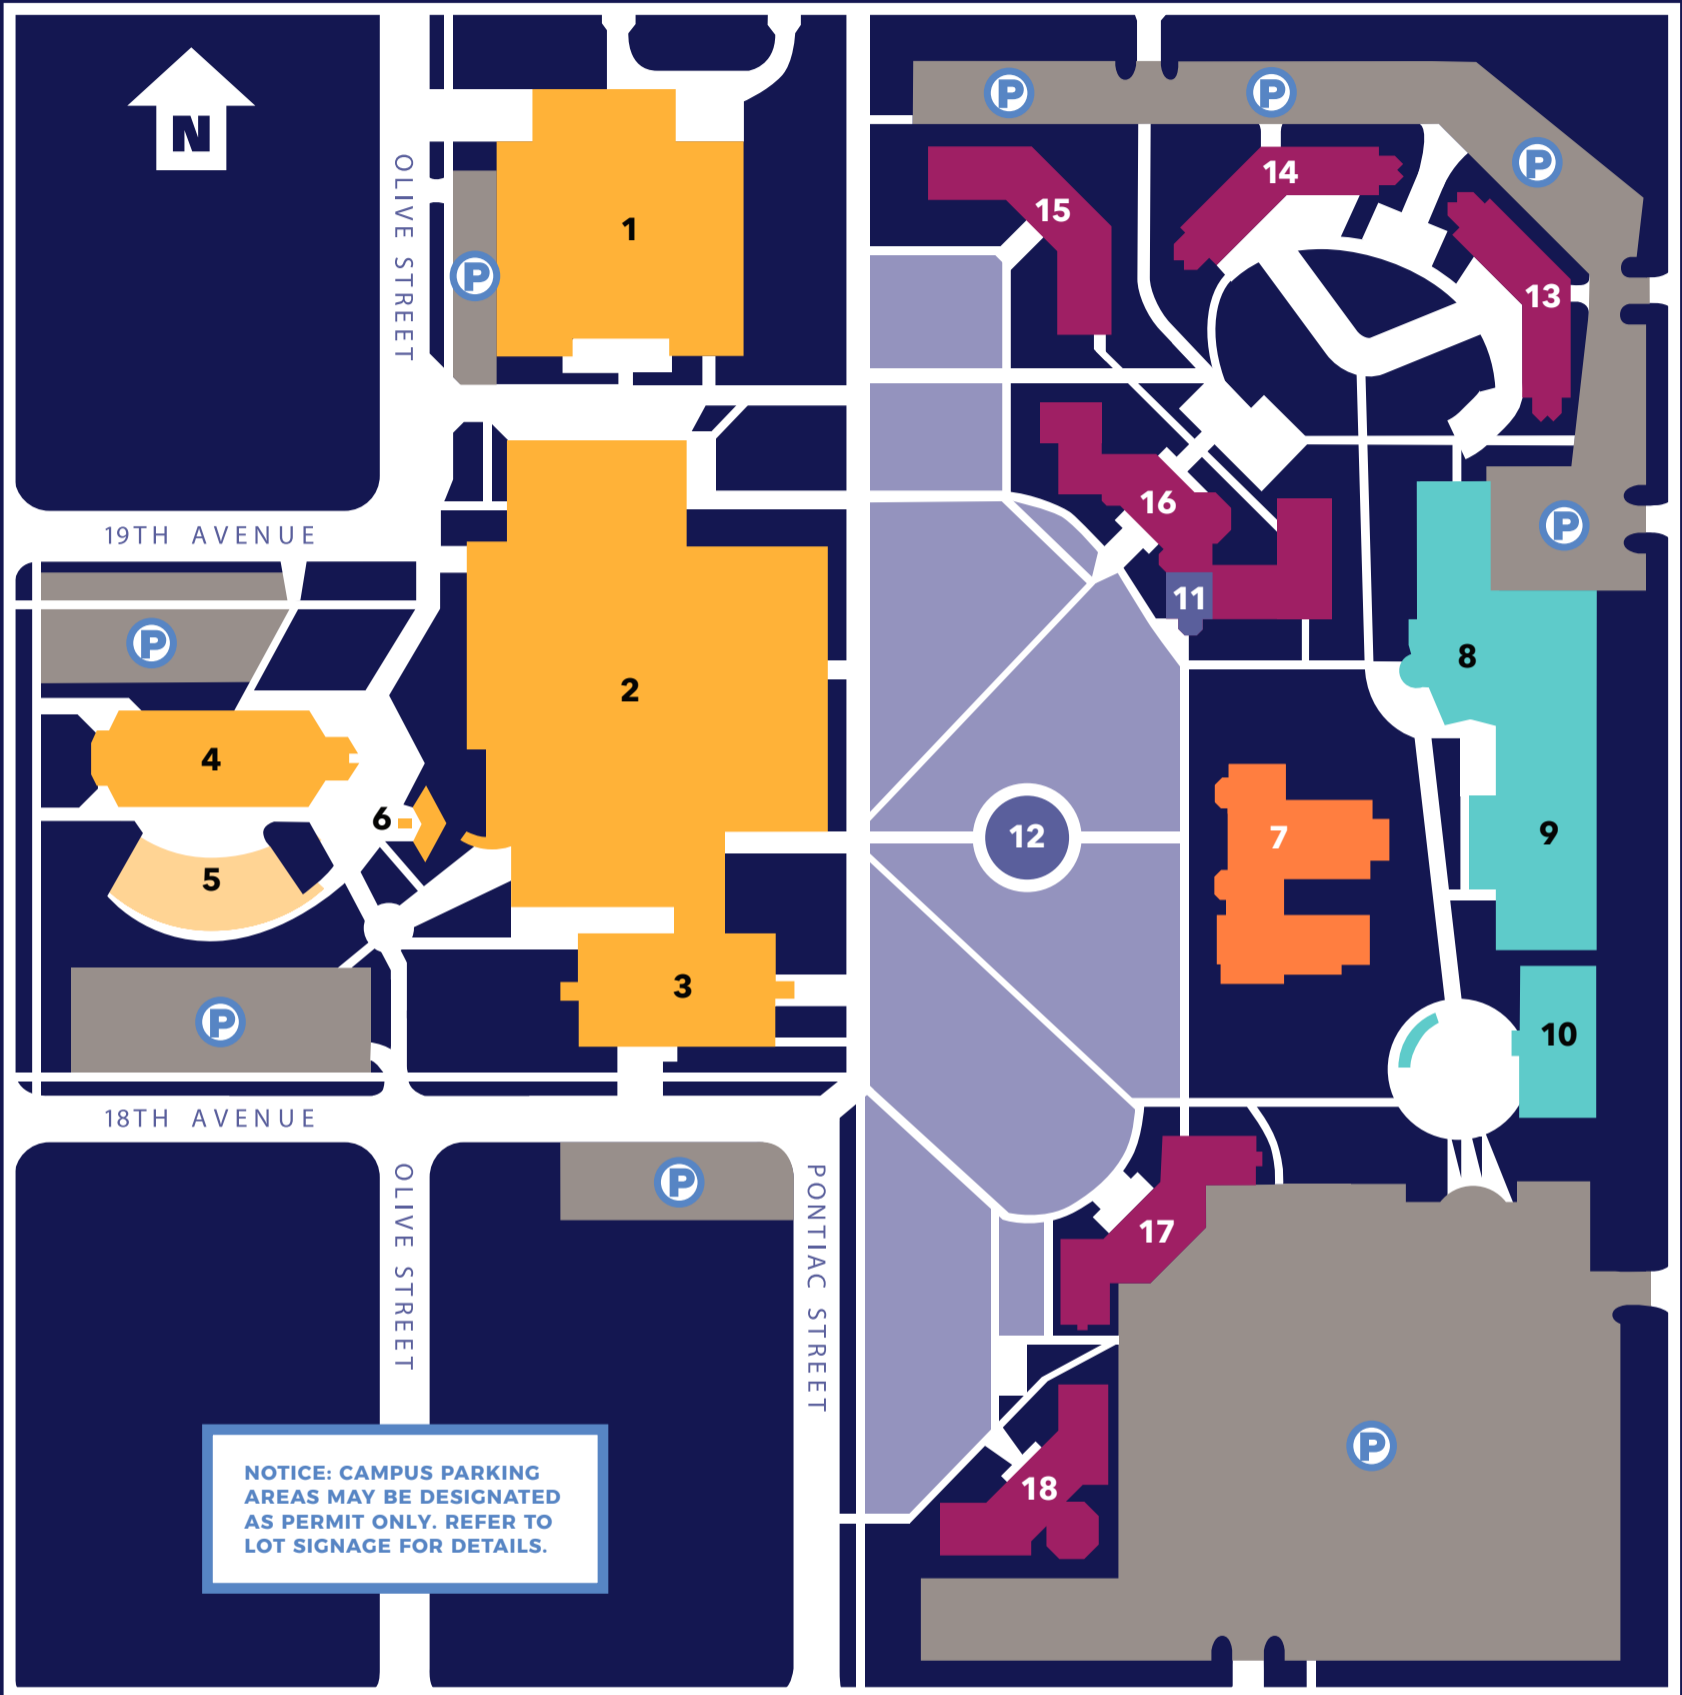

# mosaic COMMUNITY CAMPUS

MONTVIEW BOULEVARD

NOTICE: CAMPUS PARKING AREAS MAY BE DESIGNATED AS PERMIT ONLY. REFER TO LOT SIGNAGE FOR DETAILS.

### EDUCATION - ADMINISTRATION

- 1 DENVER SCHOOL OF THE ARTS HIGH SCHOOL
- 2 DENVER SCHOOL OF THE ARTS HIGH SCHOOL
- 3 DENVER SCHOOL OF THE ARTS HIGH SCHOOL
- 4 DENVER SCHOOL OF THE ARTS HIGH SCHOOL
- 5 AMPHITHEATER
- 6 CARILLON

### NONPROFIT & WORKFORCE DEVELOPMENT

- 8 DIRT COFFEE
- 9 KITCHEN NETWORK
- 10 KITCHEN NETWORK

### MOSAIC COMMUNITY CAMPUS QUAD

- 11 BOOKSTORE
- 12 MOSAIC GARDEN